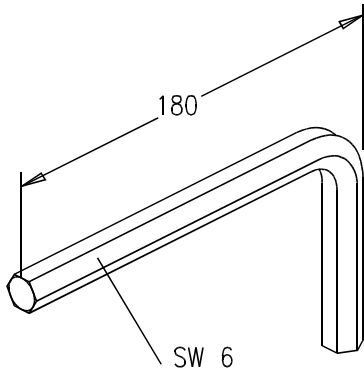

Werkzeuge
Tools
Outillage
Utensili
Herramientas

Schlüssel
Wrench
Clef
Chiave
Llave

1202